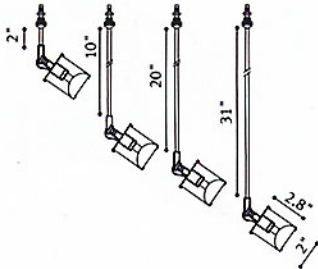

LUCY

DESIGN P.A. KING / S. MIRANDA 1983

Adjustable fixture head providing direct illumination. Black chrome finish on lampholder.

Lucy - 5 (2 in. stem)

Lucy - 25 (10 in. stem)

Lucy - 50 (20 in. stem)

Lucy - 80 (31 in. stem)

Custom lengths and curved stems available. Consult factory for more information.

1x50W max. 12V MR-16
(not included)

www.unicalighting.com
1-888-89-UNICA

LUCY A/B/C/D/E

DESIGN P.A. KING / S. MIRANDA 1983

Adjustable fixture head providing direct illumination. Black chrome finish on lampholder.

Standard bends in stems:

Lucy - A (12 in. radius, 16 in. height)

Lucy - B (20 in. radius, 24 in. height)

Lucy - C (Curved stem, 13 in. height)

Lucy - D (Curved stem, 28 in. height)

Lucy - E (Curved stem, 45 in. height)