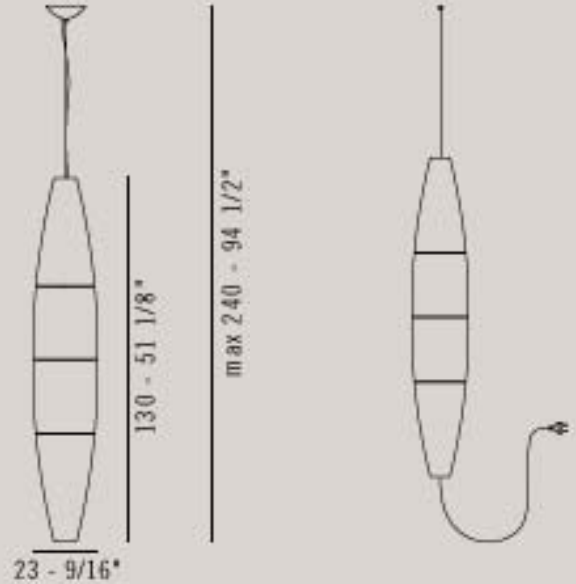

HAVANA, design Jozeph Forakis, 1993

Suspension lamp with support in lacquered metal and diffuser comprising four satin-finish polyethylene elements. Exhibited in the design collection of the Museum of Modern Art (MOMA) in New York.

Havana senza spina

Havana con spina

Versions: Floor • Suspension • Wall

Color variations:

Bulb info:

Havana Incandescenza 1x150 Watt E27 ver. "UL" • Incandescenza 1x100 Watt E26 ver. "UL" • Energy saving 1x23 Watt E26 • Energy saving 1x23 Watt E27
Havana

Certifications:

HAVANA, design Jozeph Forakis, 1993

Floor lamp with stem and base in lacquered or chrome metal and diffuser comprising four satin-finish polyethylene elements. Exhibited in the design collection of the Museum of Modern Art (MOMA) in New York.

Versions: Floor • Suspension • Wall

Color variations:

Bulb info:

Havana: Incandescenza 1x150 Watt E27 • Energy saving 1x23 Watt E27

Certifications: