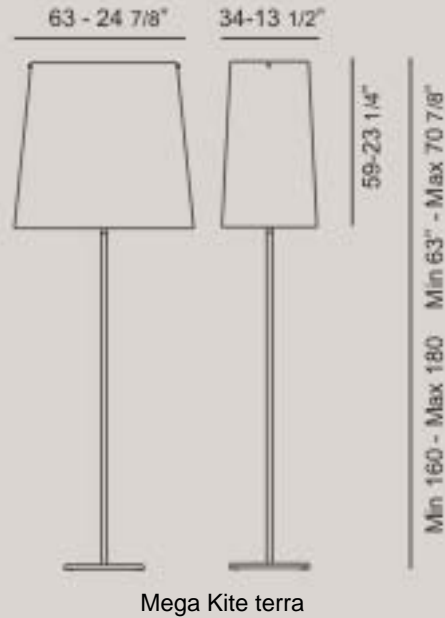

KITE, design Marc Sadler, 2003

Wall light with diffusor in fiberglas fabric with yellow Kevlar or black carbon thread.

27 - 10 5/8"

16 - 6 1/3"

42 - 16 1/2"

kite

Versions: Wall • Floor • Suspension • Table

Color variations:

giallo

nero

Bulb info:

kite: Fluorescenza 1x24 Watt 2G11

Certifications:

MEGA KITE, design Marc Sadler, 2004

Extendable floor lamp with dimmer with fibreglass diffuser in the finish yellow Kevlar® or black carbon thread. Frame in brushed stainless steel.

Versions: Floor • Suspension

Color variations:

Nero

Giallo

Bulb info:

Mega Kite Incandescenza 3x150 Watt E27 • Energy saving 3x23 Watt E27

Certifications: