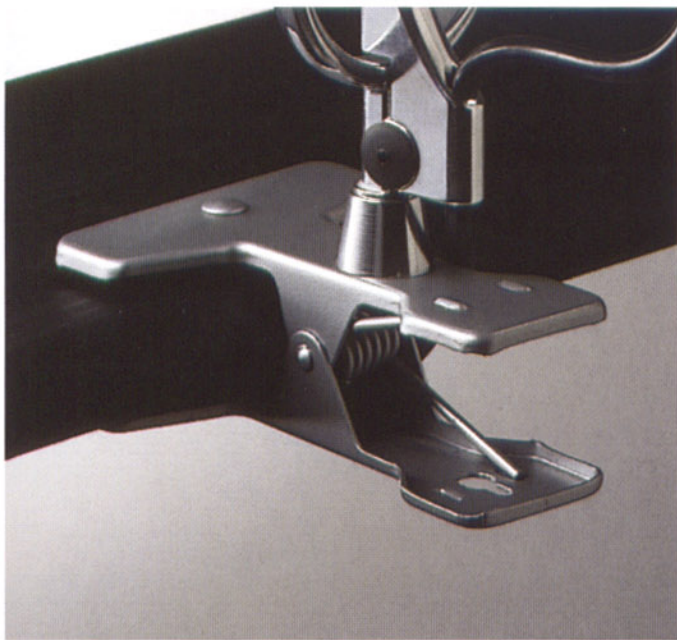

TOLOMEO CLIP SPOT

M. DE LUCCHI, G. FASSINA • 1995-2000

SPRING CLIP MOUNTED LUMINAIRE FOR ORIENTABLE DIRECT/INDIRECT INCANDESCENT LIGHTING.

- BODY IN HIGH POLISHED DIE-CAST ALUMINUM
- FULLY ADJUSTABLE ROTATABLE AND TILTING DIFFUSER IN MATTE ANODIZED ALUMINUM
- ON-OFF SWITCH INCORPORATED IN LAMPHOLDER
- SPRING ACTION CLIP IN METALLIC GREY LACQUERED STEEL, WITH MAXIMUM OPENING 1 3/4"

INCANDESCENT SOURCE

- 1X100W (E26/A19W) 

FOR TOLOMEO TABLE, FLOOR AND SUSPENSION VERSIONS REFER TO PAGES 14, 50, 146 AND 148

unica
HOME

www.unicahome.com
1-888-89-UNICA