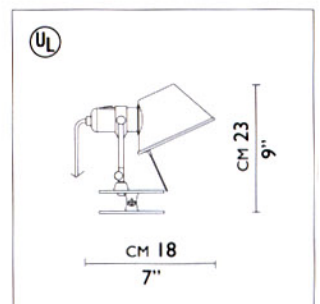

TOLOMEO CLIP SPOT

M. DE LUCCHI, G. FASSINA • 1995-2000

SPRING CLIP MOUNTED LUMINAIRE FOR ORIENTABLE DIRECT/INDIRECT INCANDESCENT LIGHTING.

- BODY IN HIGH POLISHED DIE-CAST ALUMINUM
- FULLY ADJUSTABLE ROTATABLE AND TILTING DIFFUSER IN MATTE ANODIZED ALUMINUM
- ON-OFF SWITCH INCORPORATED IN LAMPHOLDER
- SPRING ACTION CLIP IN METALLIC GREY LACQUERED STEEL, WITH MAXIMUM OPENING 1 3/4"

INCANDESCENT SOURCE

- 1X100W (E26/A19W)

FOR TOLOMEO TABLE, FLOOR AND SUSPENSION VERSIONS REFER TO PAGES 14, 50, 146 AND 148

unica
HOME

www.unicahome.com
1-888-89-UNICA