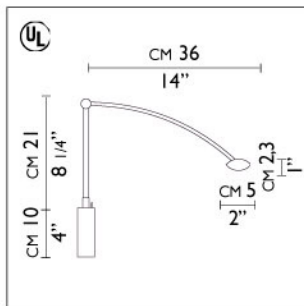

FLAP PICTURE SCONCE MR11

FLAP PICTURE SCONCE BI-PIN