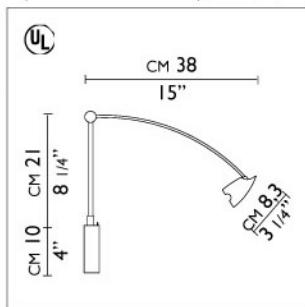

FLAP PICTURE SCONCE

ZEBULON • 1992

WALL MOUNTED LUMINAIRE PROVIDING ADJUSTABLE DIRECT, LOW VOLTAGE SPOTLIGHTING, ALONG WITH WALL HANGING PICTURE SUPPORT.

- BODY/WALL BRACKET, WITH ADJUSTABLE HEAD IN STEEL WITH AUTOMOTIVE TYPE, METALLIC SILVER, MATTE LACQUER FINISH, WITH INCORPORATED LOW VOLTAGE 120/12V TRANSFORMER (277/12V OPTIONAL)
- MOUNTING TO STANDARD 4" OCTAGONAL JUNCTION BOX

LOW VOLTAGE HALOGEN SOURCE

- 1X35W/12V (GU4/MR11 LENSED)
- 2X20W/12V (G4/T3 LOW PRESSURE)

FLAP PICTURE SCONCE MR11