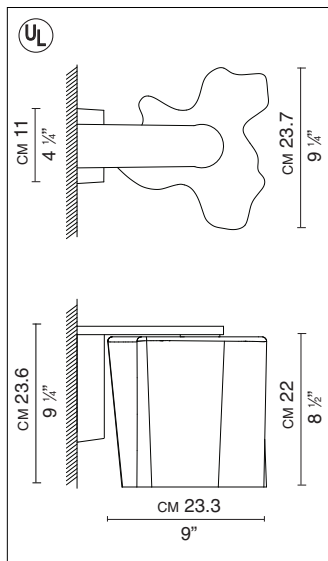

LOGICO MINI FULL WALL

M. DE LUCCHI, G. REICHERT • 2005

WALL MOUNTED LUMINAIRE FOR
DIFFUSED INCANDESCENT OR
FLUORESCENT LIGHTING.

- DIFFUSER IN HANDBLOWN GLASS WITH SATINED FINISH
- WALL BRACKET IN DIE-CAST ALUMINUM IN PALE GREY FINISH MOUNTING TO STANDARD ELECTRICAL JUNCTION BOXES
- LUMINAIRE CAN BE MOUNTED IN EITHER AN UPWARD OR DOWNWARD POSITION AT INSTALLATION

INCANDESCENT SOURCE

- 1 X 100W (E26/A19)

FLUORESCENT SOURCE

- 1 X 18W (G24Q-2/T4)

unica
HOME

www.unicahome.com
1-888-89-UNICA