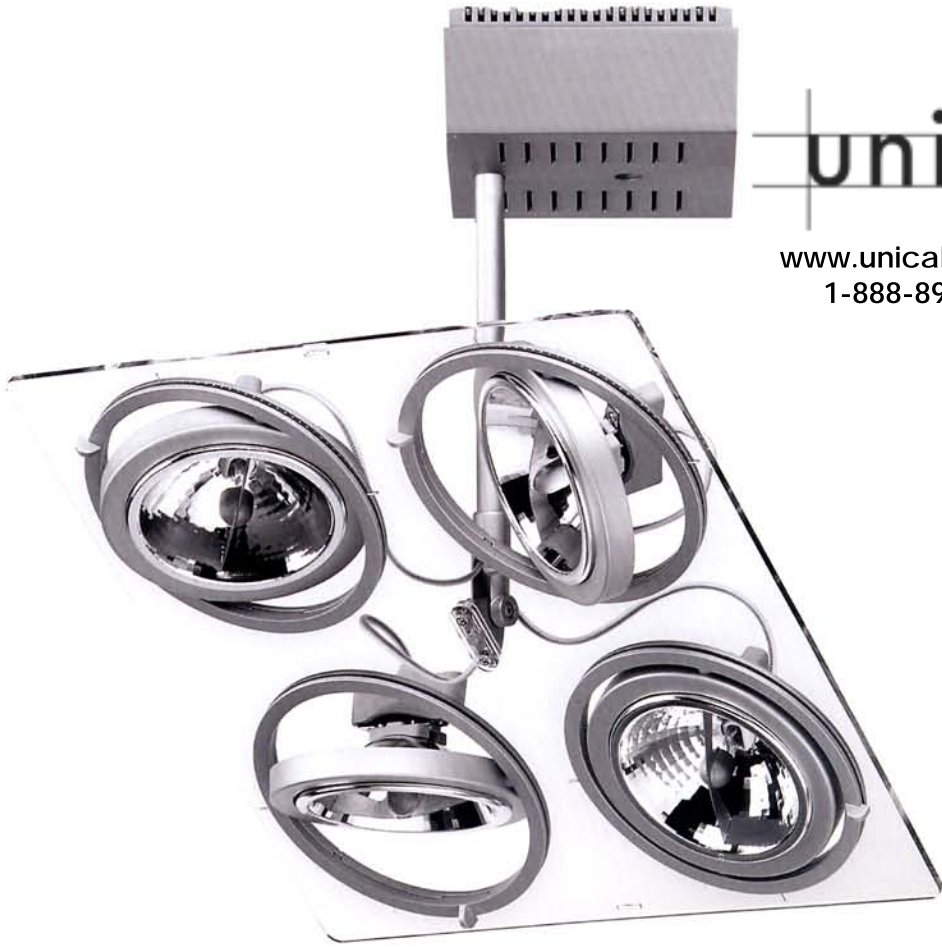

unica
HOME

www.unicahome.com
1-888-89-UNICA

HERTZ 4
SURFACE MOUNT

DESIGN
KONSTANTIN GRČIČ

4 x 50W 12 Volt AR111 G53

5 lbs (12.2") 7 lbs (31.5")

Low Voltage Monopoint Spotlight with canopy/ transformer box for mounting to a 4" octagonal junction box. Suitable for all indoor applications where precise beam control is desired. Adjustable head aims light where required - infinite variations are possible with a plaque that rotates 320° and angles up to 90° from center; and heads that swivel 355° and angle up to 45° from center. Designed for use on ceilings, can also be wall mounted or sit on floor. Die cast aluminum arm; clear injection molded plaque; polished aluminum transformer box. An electronic low voltage (12 volt) transformer is located in ceiling canopy. UL listed for use with a low pressure AR-111 halogen reflector lamp, which eliminates the need for a cover glass. Use a dimmer designed for use with electronic transformers only.