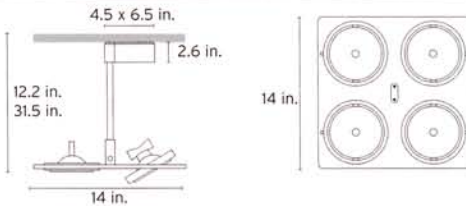

unica
HOME

www.unicahome.com
1-888-89-UNICA

HERTZ 4
SURFACE MOUNT

DESIGN
KONSTANTIN GRČIČ

4 x 50W 12 Volt AR111 G53

5 lbs (12.2") 7 lbs (31.5")

Low Voltage Monopoint Spotlight with canopy/ transformer box for mounting to a 4" octagonal junction box. Suitable for all indoor applications where precise beam control is desired. Adjustable head aims light where required - infinite variations are possible with a plaque that rotates 320° and angles up to 90° from center; and heads that swivel 355° and angle up to 45° from center. Designed for use on ceilings, can also be wall mounted or sit on floor. Die cast aluminum arm; clear injection molded plaque; polished aluminum transformer box. An electronic low voltage (12 volt) transformer is located in ceiling canopy. UL listed for use with a low pressure AR-111 halogen reflector lamp, which eliminates the need for a cover glass. Use a dimmer designed for use with electronic transformers only.