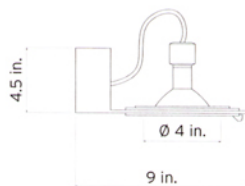

www.unicahome.com  
1-888-89-UNICA

**JUNIOR HERTZ**  
**2**  
WALL VERSION

DESIGN  
KONSTANTIN GRČIĆ

1 x 75W G53 base AR-111 hal.

2.1 lbs

Wall mounted spotlight with an integrated electronic transformer. Secures to a 4" octagonal junction box. Accepts glass filters below for color and filtering effects. Clear plastic housing, backplate in molded black plastic.