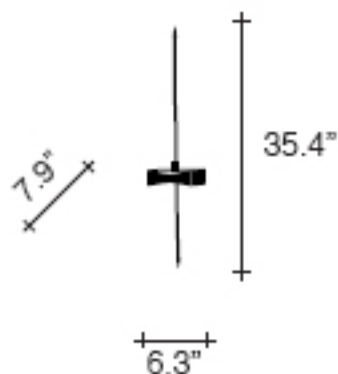

LIAISONS APPLIQUEES

WALL SCONCE