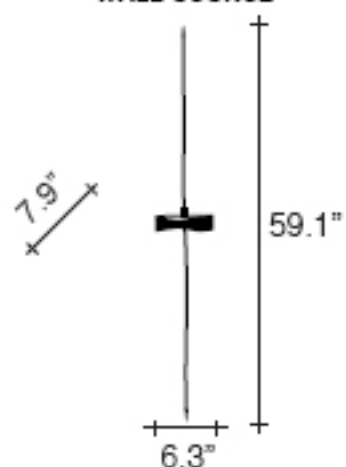

ITEM

CODE

STRUCTURE

DIFFUSER

LIGHT BULBS

LIAISONS APPLIQUEES

WALL SCONCE

ØA90A A9 A9

SILVER

CLEAR

100W R7s

ØA90A F6 A9

GOLD

CLEAR

(SHORT DOUBLE ENDED)

HALOGEN