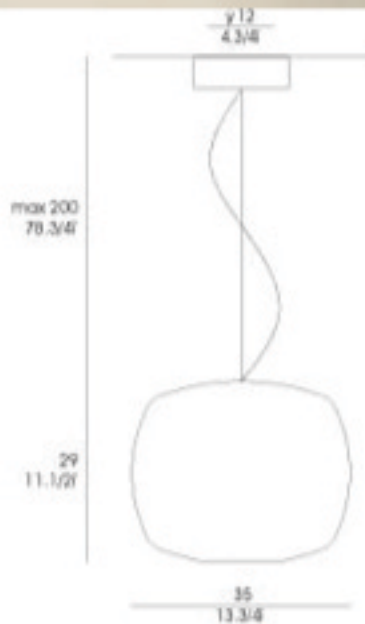

www.unicahome.com
1-888-89-UNICA