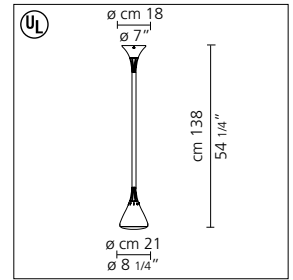

Pipe suspension