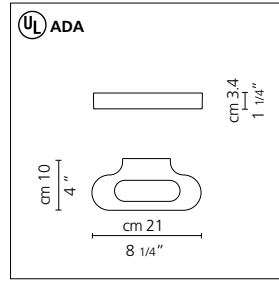

Talo 21 mini wall

Neil Poulton

Wall mounted luminaire for direct and indirect halogen or fluorescent lighting.

- body in die-cast aluminum in white or silver grey powder coated finish, polished chrome or satin chrome finish
- fluorescent model upper and lower diffusers in opaline molded polycarbonate, and halogen model upper and lower diffusers with borosilicate shatterguard glass
- wall supporting plate in steel
- mounting to standard electrical junction boxes
- standardly equipped with thermally protected, class P, high power factor 120V electronic fluorescent ballasts (277V optional)