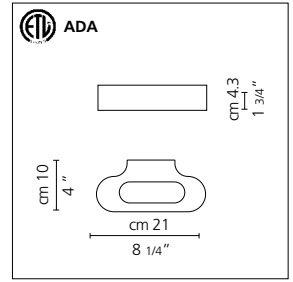

Talo 21 mini wall FLU

fluorescent source
• 1x18W (G24q-2/T4).....