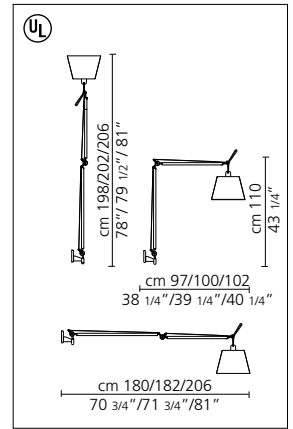

Tolomeo mega wall