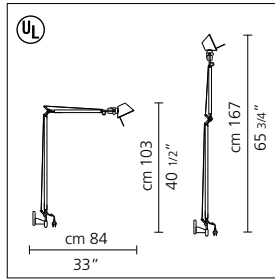

- wall surface mounted bracket support $\varnothing 3/4"$ ($\varnothing 8.25\text{cm}$) in polished die-cast aluminum, suitable for luminaire cord and plug connection to wall outlet only
- wall junction box or surface mounted bracket support $\varnothing 4 1/2"$ ($\varnothing 11.43\text{cm}$) in polished die-cast aluminum, suitable for dual installation (mandatory use for "maxi wall")

incandescent source

• 1x100W (E26/A19).....

or

fluorescent source

• 1x13W (GX23-2/T4).....

Tolomeo micro wall

incandescent source

• 1x60W (E12/G16 1/2) supplied.....