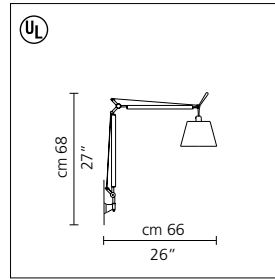

Tolomeo with shade wall

incandescent source

• 1x100W (E26/A19).....