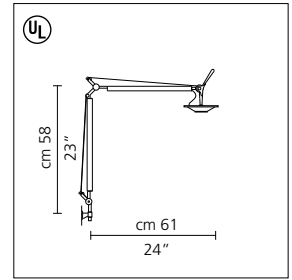

Tolomeo LED wall

LED source

• 1x5W