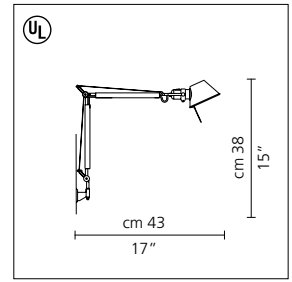

Tolomeo micro wall

incandescent source

• 1x60W (E12/G16 1/2) supplied.....