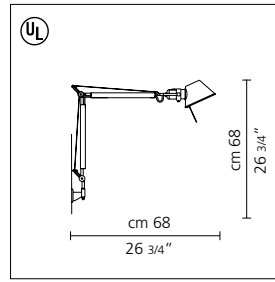

Tolomeo mini wall

incandescent source

• 1x100W (E26/A19).....

or

fluorescent source

• 1x13W (GX23-2/T4).....