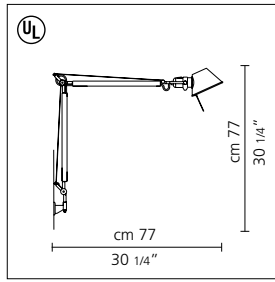

Tolomeo wall
Tolomeo mini wall
Tolomeo micro wall
Tolomeo maxi wall
Tolomeo with shade wall
Tolomeo LED wall

Michele De Lucchi, Giancarlo Fassina

Wall mounted luminaires for adjustable direct task incandescent, fluorescent, and LED lighting, with choice of:

- wall surface mounted bracket support $\varnothing 3/4"$ ($\varnothing 8.25\text{cm}$) in polished die-cast aluminum, suitable for luminaire cord and plug connection to wall outlet only
- wall junction box or surface mounted bracket support $\varnothing 4 1/2"$ ($\varnothing 11.43\text{cm}$) in polished die-cast aluminum, suitable for dual installation (mandatory use for "maxi wall")

www.unicahome.com
1-888-89-UNICA

Tolomeo wall

incandescent source

• 1x100W (E26/A19).....

or

fluorescent source

• 1x13W (GX23-2/T4).....