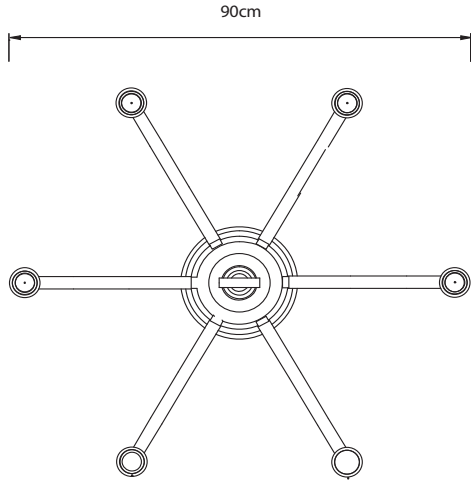

Detailing

The Paper furniture range from Studio Job has a beautiful layered paper finish.

Colour

m o o o i[®]

Main dimensions

101.5cm

www.unicahome.com
1-888-89-UNICA

Technical

Type- L
E14x6
MAX 40w
Matt

m o o o i[®]

Packaging

Type- L
H-115cm
W-100cm
D-90cm

1-Colli
16-Net
18.5-Gross

www.unicahome.com
1-888-89-UNICA

Photography

Launch party in Miami