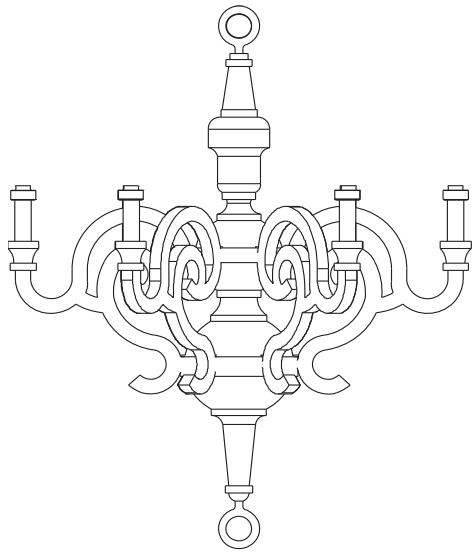

m o o o i®

Main dimensions

101.5cm