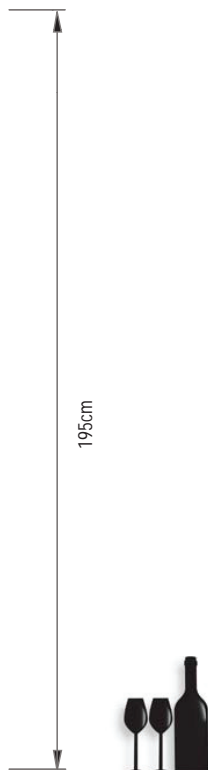

<i>Designer</i>	Studio Job
<i>Year of design</i>	2005
<i>Material</i>	Wooden base, paper and cardboard
<i>Additional</i>	This product is for indoor use only
<i>Product Codes</i>	Moooi, lighting, paper floorlamp, white. MOLPFL----W

Detailing

The Paper furniture range from Studio Job has a beautiful layered paper finish.

Colour

m o o o i[®]

Main dimensions

www.unicahome.com
1-888-89-UNICA

Technical

m o o o i[®]

Packaging

Shade
H-77cm
W-77cm
D-67cm

1-Colli
12-Net
13-Gross

Base
H-92cm
W-65cm
D-66cm

1-Colli
18-Net
20-Gross

www.unicahome.com
1-888-89-UNICA

Photography

Royal lounge Schipol Airport