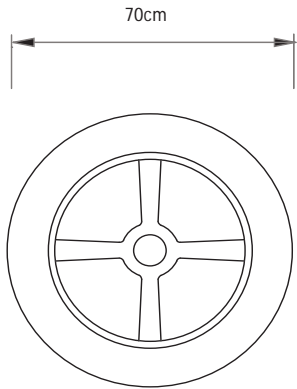

m o o o i®

Main dimensions

www.unicahome.com
1-888-89-UNICA

Technical