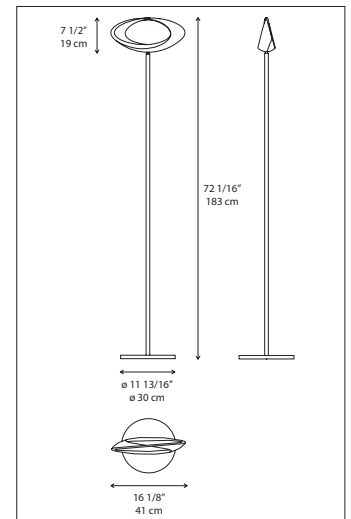

Cabildo floor

Eric Solé 2008

www.unicahome.com
1-888-89-UNICA

Floor standing luminaire for indirect and diffused halogen lighting.

- body structure in die-cast aluminum in painted white finish
- base and stem in steel in painted white finish
- specular aluminum reflector and lamp concealed in the inner curve of the structure
- lamp shielded by frosted glass guard
- sliding foot dimmer switch on cord