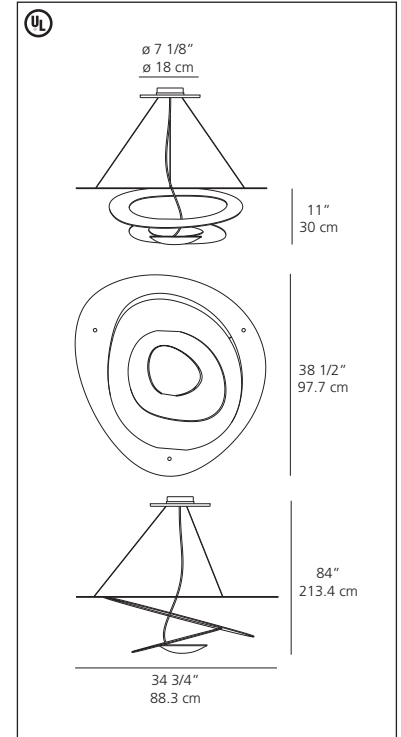

Pirce suspension