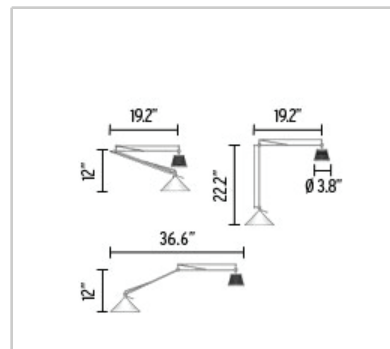

FLOSUSA

ARCHIMOON K BASE

Mounting	: Base
Lamps description	: 1 x 40W 120V G9 HL
Environment	: Indoor
Finish	: Metallized grey
Technical description	: Task lamp providing direct and diffused light. Fully articulating silver aluminum arm with heat tempered springs balanced to provide parallel arm movement. Shade always remains horizontal to the work plane. Plisse cloth shade with an internal opal glass diffuser

ELECTRICAL

Emergency	: Without
Switching	: The ON/OFF switch is a small, sleek stem of injection-molded transparent polycarbonate (UL-94 V2) positioned on the stem
Voltage (V)	: 120

PHYSICAL

Supply	: Power cord
Construction material	: Aluminum and glass
Weight (lbs)	: 15
Minimum distance from illuminated object (inch)	: 3.9

Task lamp providing direct and diffused light

Reference Code

- **FU036900**   **Transparent**
- **FU036935**   **Red**

Certifications

www.unicahome.com
1-888-89-UNICA