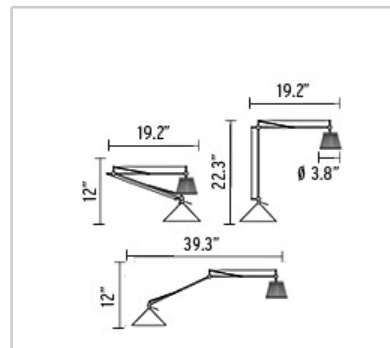

Certifications

www.unicahome.com
1-888-89-UNICA