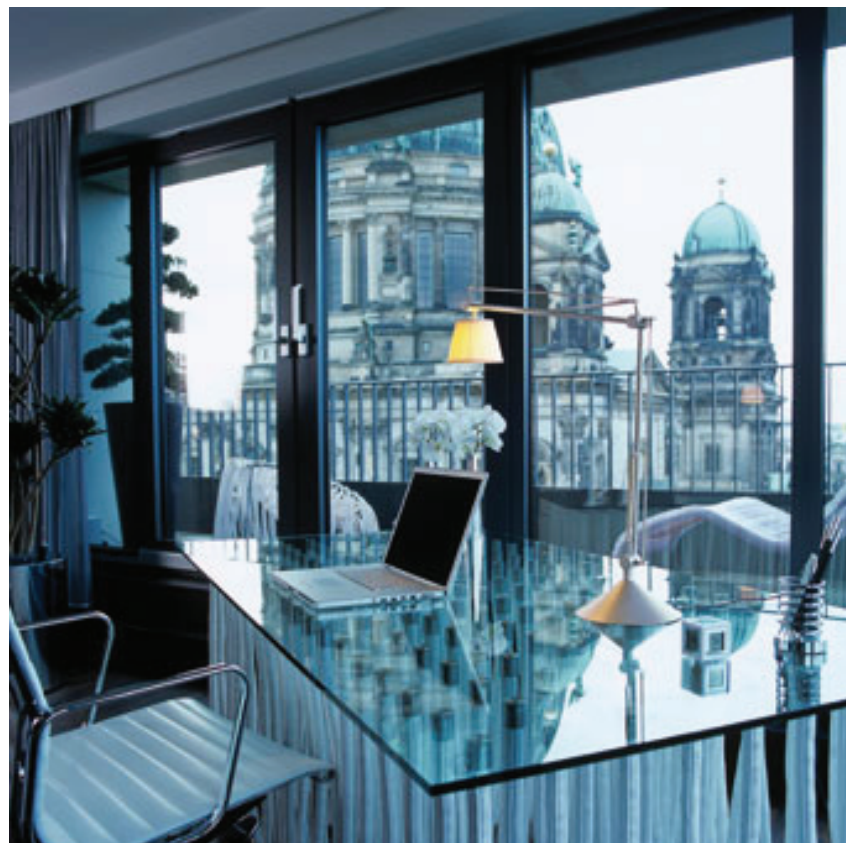

FLOSUSA

ARCHIMOON SOFT BASE

Mounting	: Base
Lamps description	: 1 x 40W 120V G9 HL
Environment	: Indoor
Finish	: Matt silver
Technical description	: Task lamp providing direct and diffused light. Fully articulating silver aluminum arm with heat tempered springs balanced to provide parallel arm movement. Shade always remains horizontal to the work plane. Plisse cloth shade with an internal opal glass diffuser

ELECTRICAL

Emergency	: Without
Switching	: The ON/OFF switch is a small, sleek stem of injection-molded transparent polycarbonate (UL-94 V2) positioned on the stem
Voltage (V)	: 120

PHYSICAL

Supply	: Power cord
Construction material	: Aluminum, fabric and glass
Weight (lbs)	: 15
Minimum distance from illuminated object (inch)	: 3.9

Archimoon Soft Base
design by Philippe Starck

Task lamp providing direct and diffused light

Reference Code

FU037500 Amber Soft