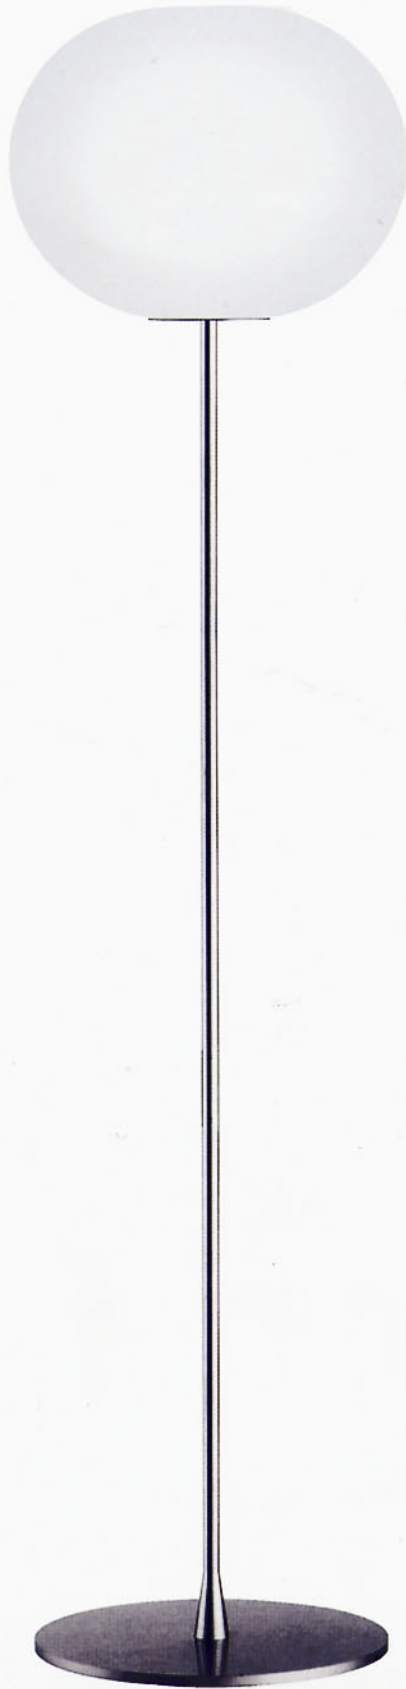

GLO-BALL F1/F2	
DESIGN	JASPER MORRISON 1998
Floor lamp with blown white glass diffuser supported by a silver stem and base. On/off dimmer. 10 ft. cord and plug.	
H	53.2 in. (1) 68.9 in. (2)
Ø	12.9 in. (Base) 12.9 in. (diffuser)
	1x150W T10 HAL (included) 
	

GLO-BALL F3	
DESIGN	JASPER MORRISON 1998
Floor lamp with blown white glass diffuser supported by a silver stem and base. On/off dimmer. 10 ft. cord and plug.	
H 72.8 in.	Ø 17.7 in.(Diffuser) Ø 14.6 in.(Base)
	44.2 lbs.
	1x250W T10 HAL (included) 